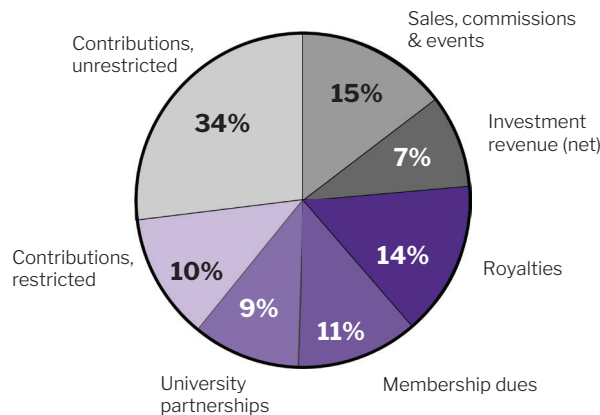

Wabash CannonBalls happen four times a year in different locations: Kansas City, Houston, North Texas and Colorado.

1,500

attendees at FOUR Wabash CannonBalls fund 95 student scholarships totalling $275,000

FINANCIAL OVERVIEW

current assets

$1,991,314

investments

$10,322,848

building & land

$8,049,026

other assets

$236,233

total assets

$20,599,421

current liabilities

$718,529

other liabilities

$636,039

total liabilities

$1,354,568

total net assets

$19,244,853

total unrestricted reserves

$3,553,686

Operating Expenses

Revenues

BOARD OF DIRECTORS

Kendal Frazier '73 - Chair
Centennial, Colo.
Nabeeha Kazi Hutchins '96 - Chair-Elect
Washington, D.C.
Sylvia White Robinson '71 - Past Chair
Kansas City, Kan.

Terms expire in 2020

Debra Downing Ball '81, Eureka, Kan.
Candace Hart Duncan '75, Bethesda, Md.
William Keller '72, Pratt, Kan.
Calvin Mayfield '92, Kansas City, Kan.
Skye Hang Nguyen '97, Olathe, Kan.

Terms expire in 2021

Frank Hernandez III '92, Houston, Texas
Debbie Leckron Miller '75, Council Grove,
Kan.
Dr. Jeff Luty '89, Abilene, Kan.
Cmdr. Tim Oswald '93, Washington, D.C.

Terms expire in 2022

Chancy Montera Love '07, Denver, Colo.
Rich Macha '80, Wilmington, Del.
Lori Francis Rogge '94, Leonardville, Kan.
Mike Simms '89, Kansas City, Mo.
Brent Wiedeman '97, '05, Colby, Kan.

Terms expire in 2023

Dr. Curt Coffman '90, Phoenix, Ariz.
Jeff Ellison '90, St. Joseph, Mo.
Jody Isch Lancaster '88, Ottawa, Kan.
Zach Maier '09, New York, N.Y.
Suze Brink Parker '81, '83, Overland Park,
Kan.

STANDING DIRECTORS