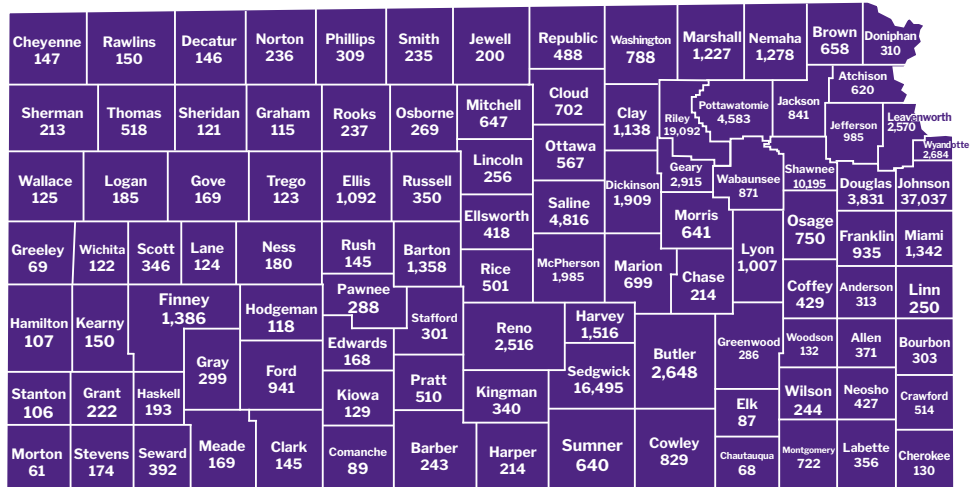

# No. 1

in the Big 12 based  
on percentage of  
graduates who are  
members

**10,327** active license plates  
in Kansas, Texas  
and Maryland

# No. 1

Affinity license plate in Kansas. The  
program has raised more than  
\$4.5 million for student scholarships  
and recognition programs since 1997

Students write on chalkboard signs at International Grad Celebration.

# 1,763

attendees at seven international student events

## K-STATE GRADUATES & FRIENDS IN KANSAS

152,805  
in 2019

147,690  
in 2018

Traveling Wildcats form the K-S-U on a trip to Egypt.