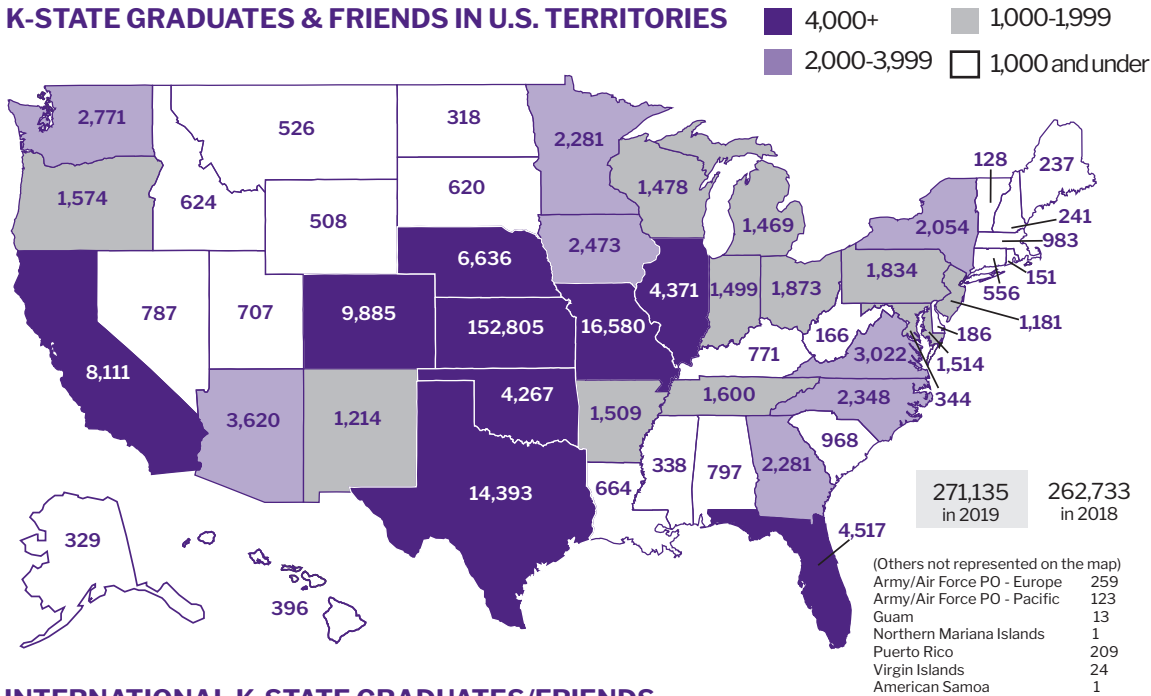

K-STATE GRADUATES & FRIENDS IN U.S. TERRITORIES

INTERNATIONAL K-STATE GRADUATES/FRIENDS

Afghanistan	19	Greece	22	Oman	7
Algeria	4	Grenada	1	Pakistan	91
Angola	2	Guatemala	15	Palau	2
Argentina	26	Guinea	3	Panama	18
Armenia	3	Haiti	1	Paraguay	103
Australia	107	Honduras	41	Peru	18
Austria	7	Hong Kong	43	Philippines	75
Azerbaijan	3	Hungary	12	Poland	4
Bahamas	3	Iceland	2	Portugal	7
Bahrain	6	India	385	Qatar	18
Bangladesh	11	Indonesia	64	Romania	2
Barbados	5	Iran (Islamic Republic Of)	49	Russian Federation	10
Belgium	10	Iraq	40	Rwanda	3
Belize	3	Ireland	14	Saint Kitts and Nevis	3
Benin	2	Israel	26	Saudi Arabia	205
Bermuda	3	Italy	14	Senegal	9
Bolivia	24	Jamaica	2	Serbia	4
Bosnia and Herzegovina	1	Japan	198	Seychelles	5
Botswana	26	Jordan	61	Singapore	47
Brazil	60	Kazakstan	8	Slovakia	1
Brunei Darussalam	2	Kenya	39	Slovenia	4
Bulgaria	2	Korea, Republic of	258	South Africa	37
Burundi	2	Kosovo	1	Spain	25
Cameroon	4	Kuwait	75	Sri Lanka	31
Canada	435	Kyrgyzstan	3	Sudan	29
Cayman Islands	1	Latvia	2	Swaziland	4
Central African Republic	1	Lebanon	17	Sweden	24
Chile	7	Lesotho	3	Switzerland	52
China	631	Liberia	5	Syrian Arab Republic	5
Colombia	49	Libyan Arab Jamahiriya	11	Taiwan	237
Congo, The Democratic Republic	5	Lithuania	2	Tanzania, United Republic of	26
Costa Rica	86	Macao	1	Thailand	144
Cote D'Ivoire	10	Malawi	10	Togo	1
Croatia	3	Malaysia	115	Trinidad and Tobago	6
Cyprus	10	Maldives	1	Tunisia	8
Czech Republic	22	Mali	11	Turkey	66
Denmark	9	Mauritius	1	Uganda	11
Djibouti	1	Mexico	68	Ukraine	6
Dominican Republic	6	Moldova, Republic of	1	United Arab Emirates	56
East Timor	1	Morocco	14	United Kingdom	182
Ecuador	212	Mozambique	4	Uruguay	6
Egypt	63	Myanmar	1	Uzbekistan	2
El Salvador	4	Namibia	3	Venezuela	41
Estonia	1	Nepal	17	Vietnam	7
Ethiopia	15	Netherlands	24	Yemen	16
Finland	9	Netherlands Antilles	2	Zambia	9
France	82	New Zealand	29	Zimbabwe	5
Gaza Strip	2	Nicaragua	6		
Georgia	1	Niger	9		
Germany	171	Nigeria	281		
Ghana	11	Norway	20		

5,890 in 2019   5,718 in 2018

WHO BELONGS TO THE ALUMNI ASSOCIATION?

MEMBERSHIP AFFILIATION

Graduates	36,128
Students	1,054
Friends	3,947
Total member affiliation	41,129

MEMBERS BY LOCATION

Kansas	24,946
Out-of-state	15,809
International	233
Lost	141

MEMBERS BY DECADE (of first graduation)

1920s	4
1930s	4
1940s	293
1950s	1,821
1960s	4,066
1970s	6,902
1980s	5,442
1990s	5,303
2000s	4,212
2010s	8,081
Friends	3,947
Students	1,054

ALL LIVING K-STATE GRADUATES

Kansas	92,657
Out-of-state	91,199
International	5,412
No address	4,204
Total living graduates	193,472

41,129

members of the K-State Alumni Association

1,061

members of the Student Alumni Association

34

alumna and friends recognized with Alumni Association awards

242

Born to be a Wildcat members

1,018

Junior Wildcats Club members