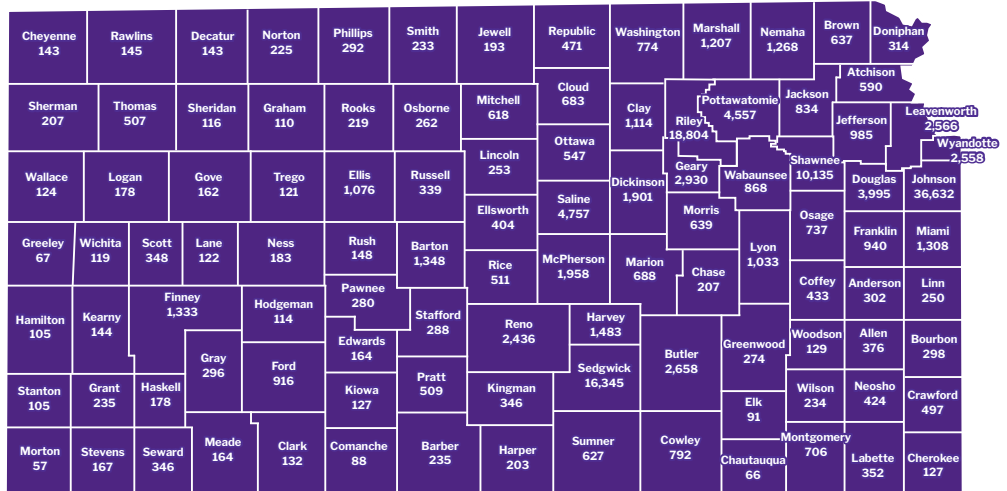

2019 - 2020 ANNUAL REPORT

LEADING AND INSPIRING LIFELONG INVOLVEMENT FOR K-STATE

For more than
20 years, the
K-State Alumni
Association is

No. 1

in the Big 12 based
on percentage of
graduates who are
members

10,747 active license plates in Kansas,
Texas and Maryland

No. 1

Affinity license plate in Kansas. The program
has raised more than \$5 million for student
scholarships and recognition programs since 1997

K-STATE GRADUATES & FRIENDS IN KANSAS

2019 TOTAL: 150,985

Connect with us

6,495 mobile app users

Download the app today to get exclusive notifications about Association events, read the news and access your digital membership card!