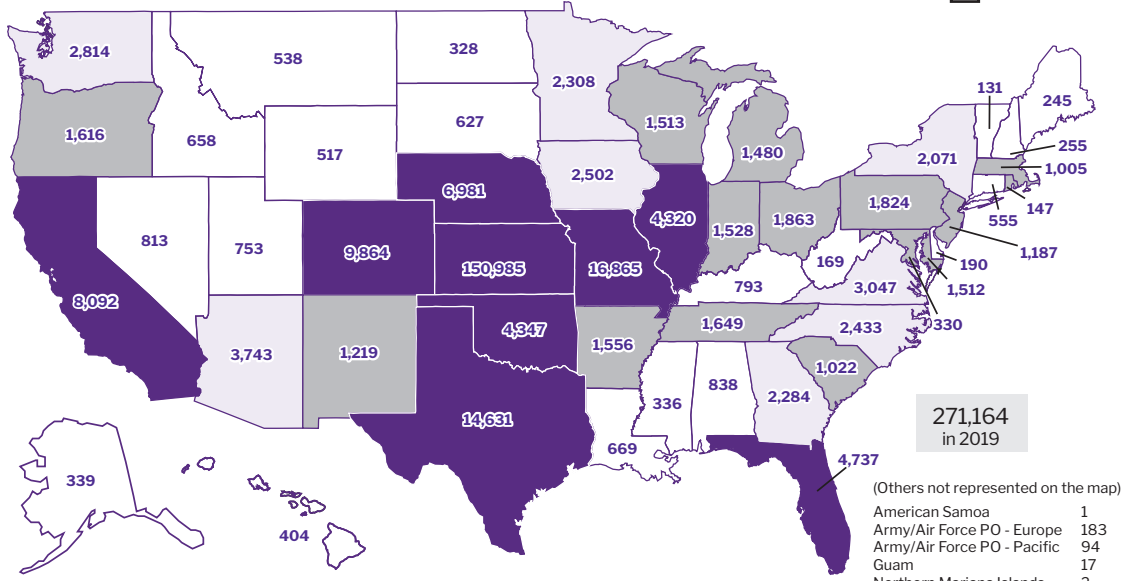

K-STATE GRADUATES & FRIENDS IN U.S. TERRITORIES

WHO BELONGS TO THE ALUMNI ASSOCIATION?

MEMBERSHIP AFFILIATION

Graduates	37,547
Students	571
Friends	3,854
Total member affiliation	41,972

MEMBERS BY LOCATION

Kansas	24,822
Out-of-state	16,807
International	200
Lost	143

MEMBERS BY DECADE (of first graduation)

1920s	4
1930s	4
1940s	227
1950s	1,716
1960s	4,201
1970s	7,232
1980s	5,718
1990s	5,572
2000s	4,411
2010s	8,462
Friends	3,854
Students	571

ALL LIVING K-STATE GRADUATES

Kansas	94,213
Out-of-state	93,174
International	5,614
No address	4,254
Total living graduates	197,255

INTERNATIONAL K-STATE GRADUATES/FRIENDS

Afghanistan	19	Greece	21	Palau	2
Algeria	4	Grenada	1	Panama	20
Angola	2	Guatemala	18	Paraguay	121
Antigua and Barbuda	1	Guinea	3	Peru	18
Argentina	28	Haiti	1	Philippines	74
Armenia	3	Honduras	41	Poland	4
Australia	119	Hong Kong	44	Portugal	7
Austria	7	Hungary	14	Qatar	19
Azerbaijan	3	Iceland	2	Romania	2
Bahamas	3	India	391	Russian Federation	10
Bahrain	6	Indonesia	65	Rwanda	3
Bangladesh	14	Iran (Islamic Republic Of)	49	Saint Kitts and Nevis	2
Barbados	6	Iraq	42	Saudi Arabia	231
Belgium	13	Ireland	15	Senegal	9
Belize	3	Israel	26	Serbia	4
Benin	2	Italy	17	Seychelles	5
Bermuda	3	Jamaica	2	Singapore	47
Bolivia	25	Japan	199	Slovakia	1
Bosnia and Herzegovina	1	Jordan	61	Slovenia	4
Botswana	26	Kazakhstan	8	South Africa	38
Brazil	67	Kenya	38	Spain	25
Brunei Darussalam	2	Korea, Republic of	267	Sri Lanka	33
Bulgaria	2	Kosovo	2	Sudan	29
Burundi	2	Kuwait	82	Swaziland	4
Cambodia	1	Kyrgyzstan	3	Sweden	25
Cameroon	4	Latvia	2	Switzerland	54
Canada	441	Lebanon	18	Syrian Arab Republic	5
Cayman Islands	2	Lesotho	3	Taiwan	238
Central African Republic	1	Liberia	5	Tanzania, United Republic of	27
Chile	7	Libyan Arab Jamahiriya	11	Thailand	145
China	701	Lithuania	2	Togo	1
Colombia	52	Macao	1	Trinidad and Tobago	6
Congo, The Democratic Republic	5	Malawi	10	Tunisia	8
Costa Rica	84	Malaysia	115	Turkey	67
Cote D'Ivoire	10	Maldives	1	Turks and Caicos Islands	1
Croatia	3	Mali	11	Uganda	12
Cyprus	10	Mauritius	1	Ukraine	6
Czech Republic	25	Mexico	68	United Arab Emirates	57
Denmark	9	Moldova, Republic of	1	United Kingdom	194
Djibouti	1	Morocco	14	Uruguay	6
Dominican Republic	6	Mozambique	3	Uzbekistan	2
East Timor	1	Myanmar	1	Venezuela	41
Ecuador	212	Namibia	3	Vietnam	7
Egypt	63	Nepal	17	Yemen	16
El Salvador	3	Netherlands	27	Zambia	9
Estonia	1	Netherlands Antilles	2	Zimbabwe	5
Ethiopia	16	New Zealand	33		
Finland	9	Nicaragua	5		
France	85	Niger	9		
Gaza Strip	2	Nigeria	280		
Georgia	1	Norway	21		
Germany	177	Oman	7		
Ghana	12	Pakistan	92		

6,124 in 2019

113,847 attendees at
600

Alumni Association events and programs

147

Born to be a Wildcat members

1,200

Junior Wildcats Club members

600

members of the Student Alumni Association