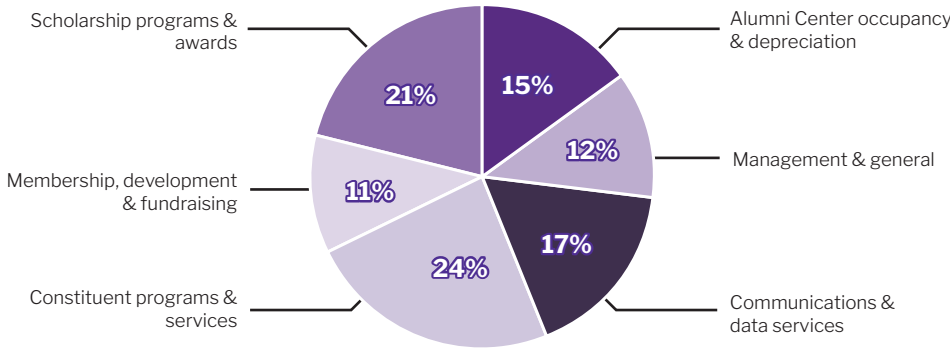

total liabilities

\$1,655,818

total net assets

\$19,946,782

total unrestricted reserves

\$3,959,224

Operating Expenses

Revenues