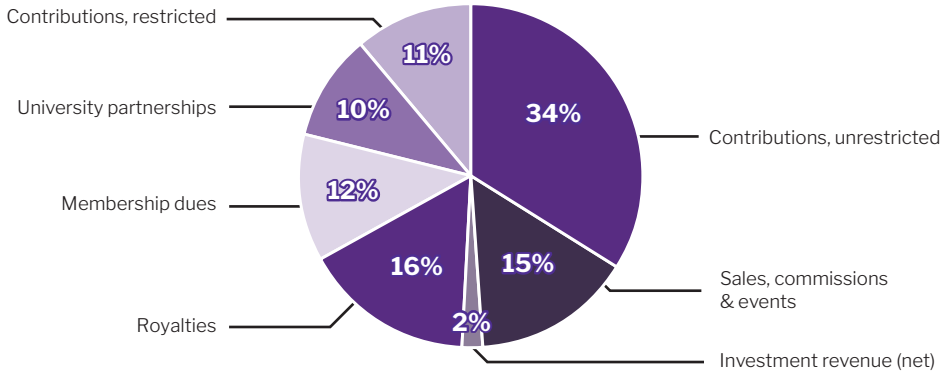

total liabilities

\$1,655,818

total net assets

\$19,946,782

total unrestricted reserves

\$3,959,224

Operating Expenses

Revenues